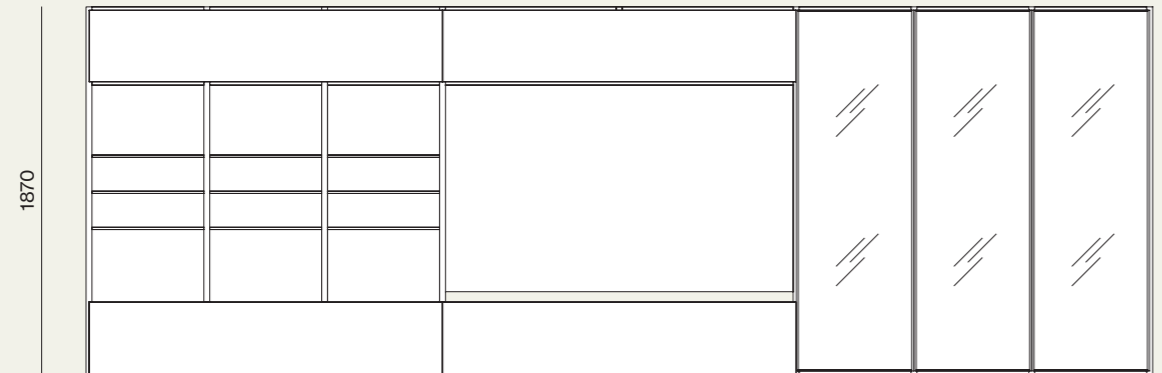

Composizione/Composition

Elementi/Elements

- Libreria a spalla sospesa/Hanging bookcase
- Basi sospese Modulo/Modulo hanging base units

1870

350

5430

Finiture/Finishes: