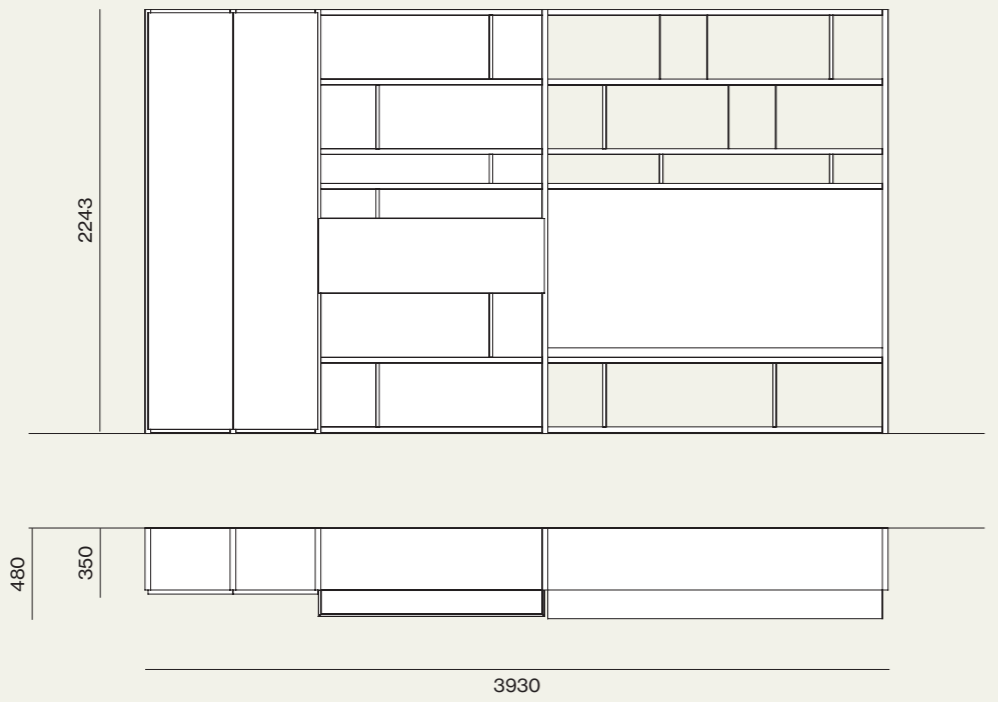

Composizione/Composition

Elementi/Elements

- Libreria a spalla/Bookcase
- Consolle/Console