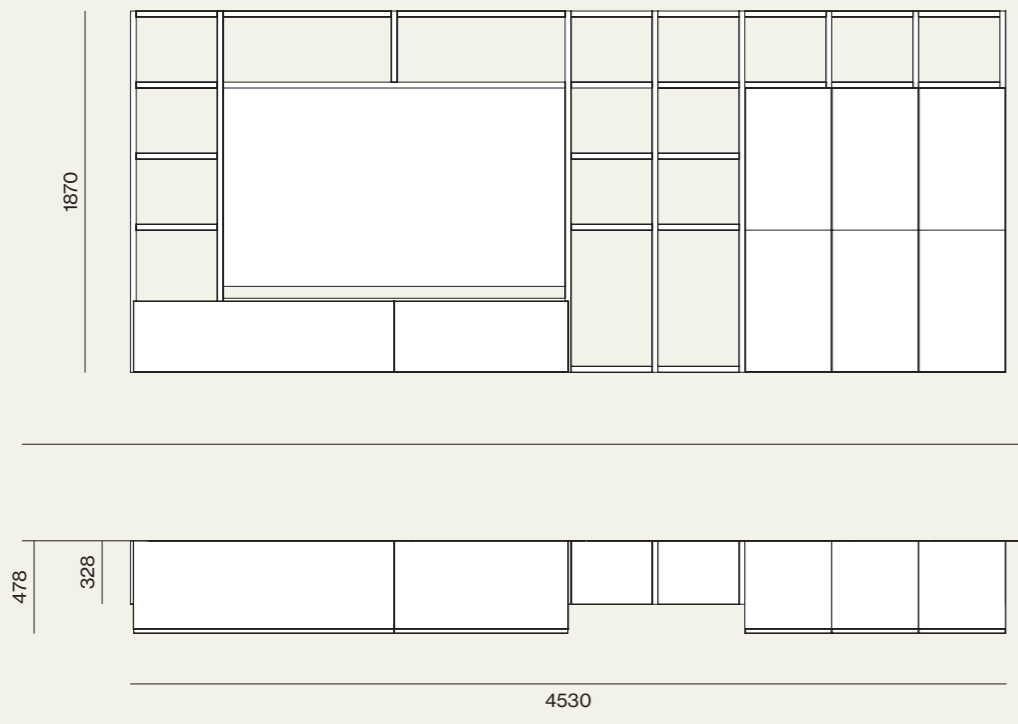

Composizione/Composition

Elementi/Elements

- Libreria a spalla sospesa/Hanging bookcase
- Pensili Compongo/Compongo wall units