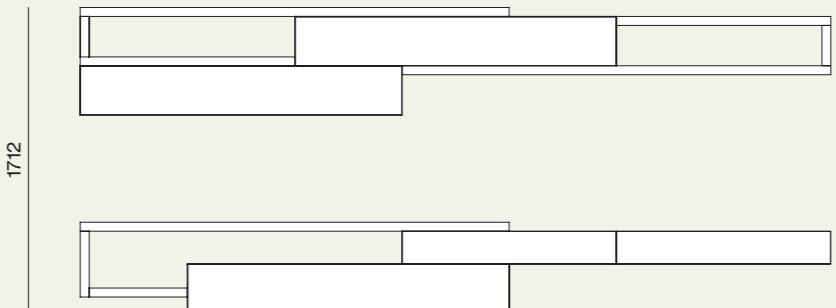

Composizione/Composition

Elementi/Elements

- Basi sospese Modulo/Modulo hanging base units
- Pensili Modulo/Modulo wall units
- Mensole Snake spessore 50 mm /Snake shelves thickness 50 mm