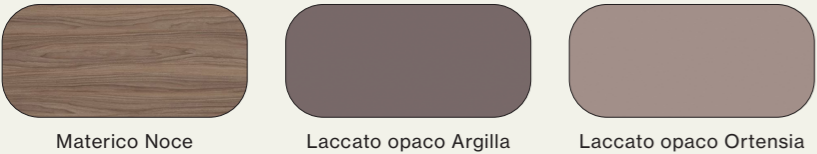

Finiture/Finishes:

Materico Noce   Laccato opaco Argilla   Laccato opaco Ortensia

Madia/Sideboard

Elementi/Elements

- Pensili Modulo/Modulo wall units
- Casellari Air/Air wall units
- Top spessore 50mm/50mm top