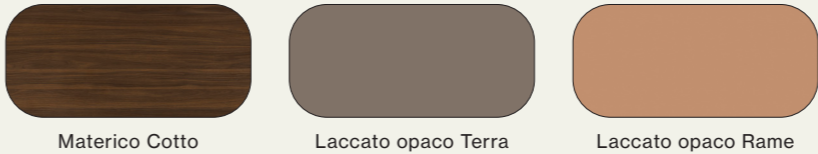

Finiture/Finishes: