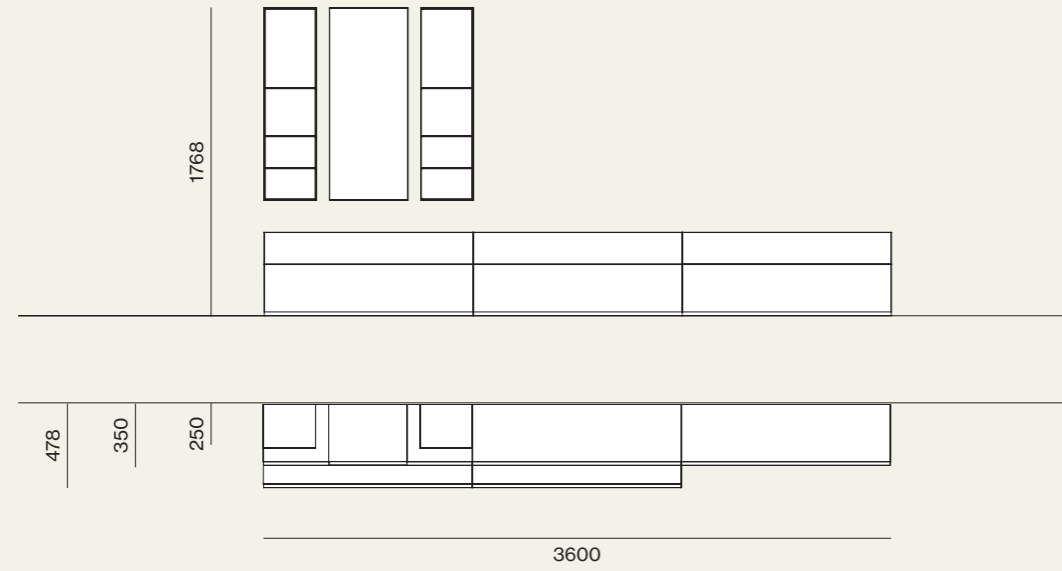

Composizione/Composition

Elementi/Elements

- Basi a terra Modulo/Modulo floor standing units
- Basi in appoggio Modulo/Modulo low units
- Pensili Modulo/Modulo wall units
- Pensili Vidro/Vidro wall units