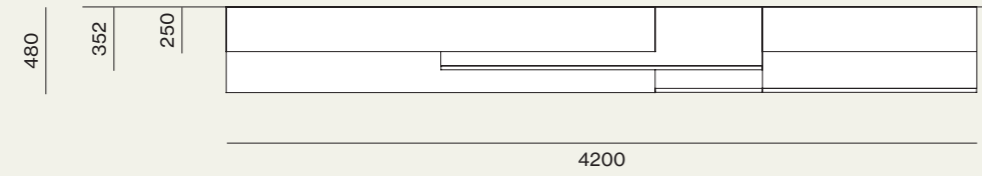

Composizione/Composition

Elementi/Elements

- Basi sospese Modulo/Modulo hanging base units
- Pensili Modulo/Modulo wall units
- Mensole Snake spessore 50 mm /Snake shelves thickness 50 mm