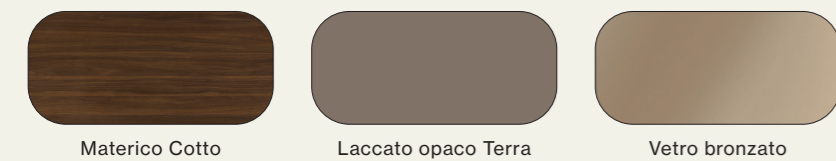

Finiture/Finishes: