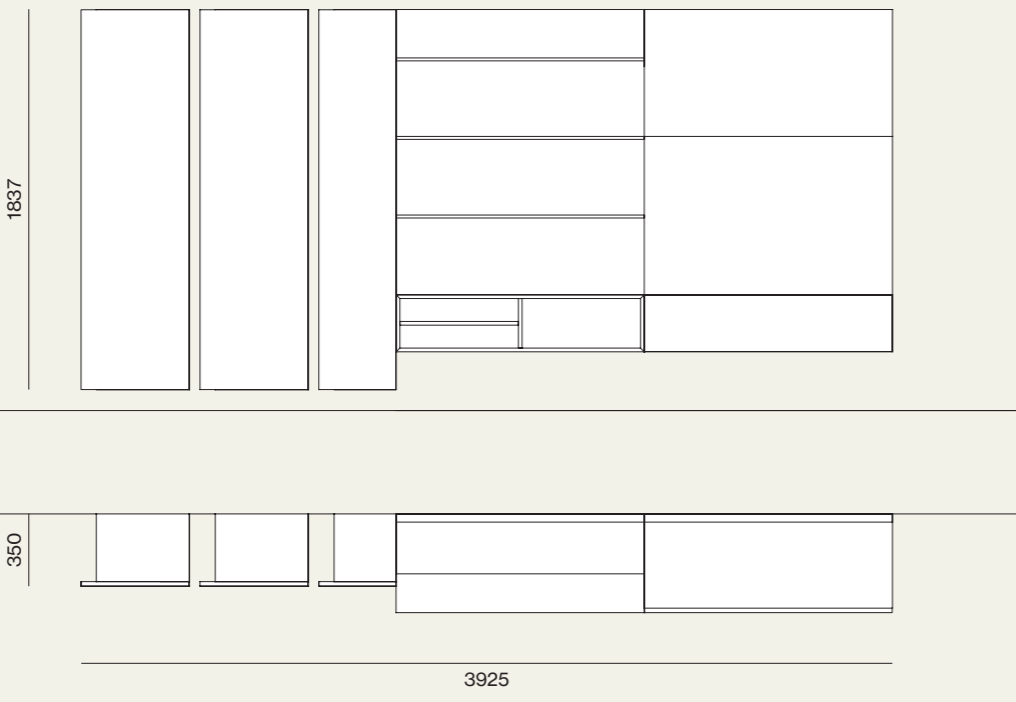

Composizione/Composition

Elementi/Elements

- Pensili Sipario/Sipario wall units
- Casellari Strema/Strema wall units
- Boiserie orizzontale/Horizontal boiserie
- Base sospesa Modulo/Modulo wall hanging base unit