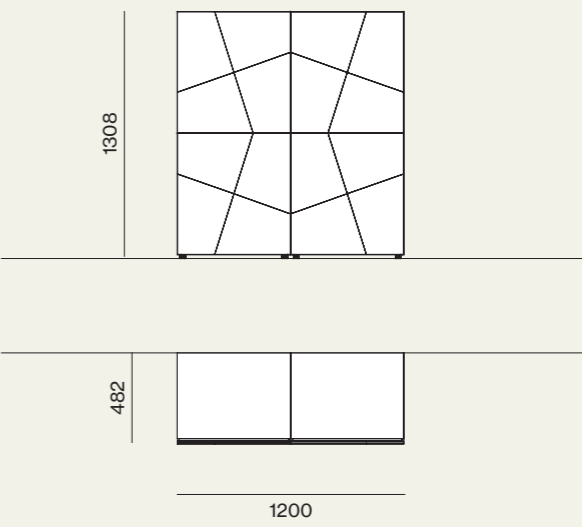

Finiture/Finishes:

Madia/Sideboard

Elementi/Elements

- Madia Vitro/Vitro sideboard
- Tavolini Ibisco/Ibisco coffee table
- Tavolo Sambuco/Sambuco table
- Sedia Tetris/Tetris chair