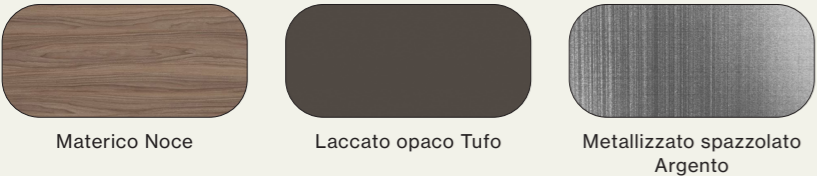

Finiture/Finishes:

Finiture/Finishes:

Illuminazione/Lighting

LED orizzontale sotto mensola
/Horizontal LED under shelf

LED verticale su fianco esterno elementi Sipario
/Vertical LED on external side of Sipario elements